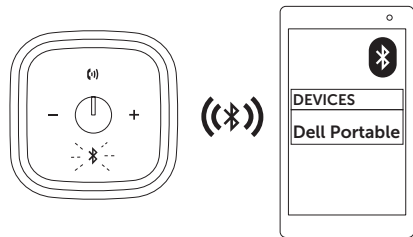

2 Pair the Dell portable speaker